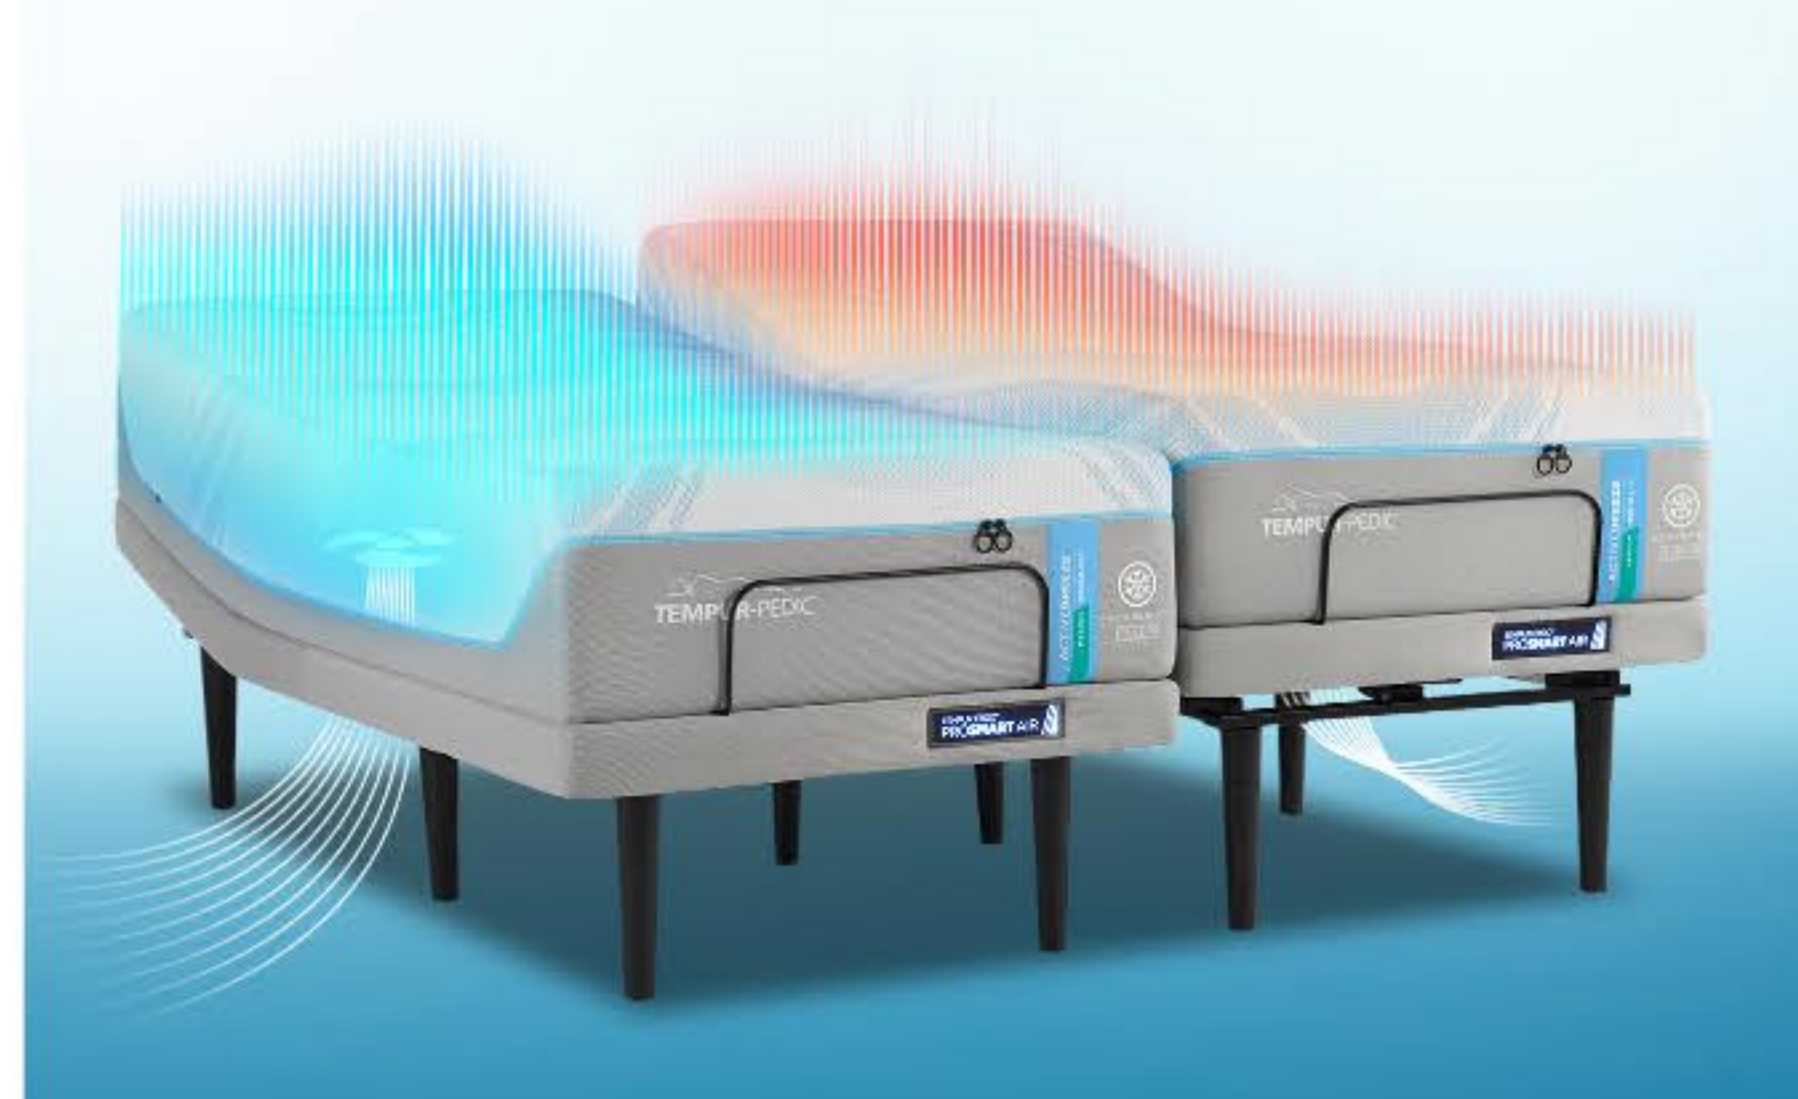

TEMPUR-ActiveBreeze®

Personalized climate control.

The TEMPUR-ActiveBreeze® adjustable mattress set features dual-zone climate control that delivers cooling or cozy comfort on each side of the bed. This mattress set is designed for couples with different sleep climate needs and features the same legendary pressure-relieving support needed for all-night comfort.

[SHOP THE ACTIVEBREEZE® MATTRESS SET](#)

Tempur-Pedic® Power Bases

A personalized sleep experience.

Tempur-Pedic® power bases offer customizable sleep positions with head and foot elevation. Adjust your bed with ease for ultimate comfort.

[SHOP ALL TEMPUR-PEDIC® BASES](#)

TEMPUR-Flat® Foundations

Strong and durable platforms.

Engineered to support any Tempur-Pedic® mattress with a perfectly solid, flat surface.

[SHOP ALL TEMPUR-FLAT® FOUNDATIONS](#)